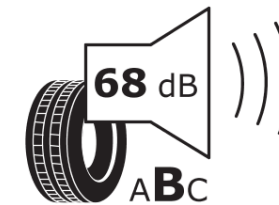

ENERG

MICHELIN

245594

185/60R15 84 T

C1