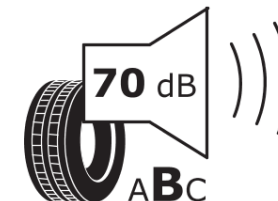

ENERG

TAURUS

246590

215/65R17 99 V

C1