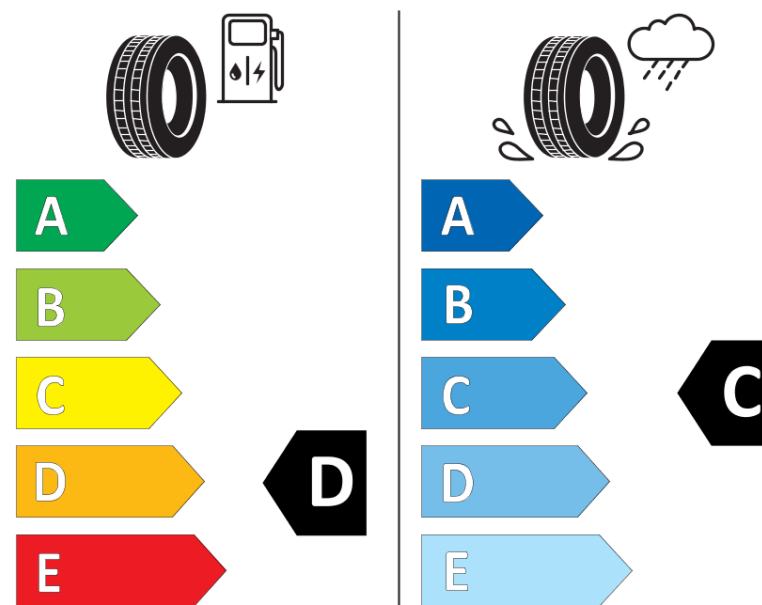

Product Information Sheet

Delegated Regulation (EU) 2020/740

Supplier name or trademark	ORIUM
Commercial name or trade designation	TOURING
Tyre type identifier	247463
Tyre size designation	165/70R13
Load-capacity index	79
Speed category symbol	T
Fuel efficiency class	D
Wet grip class	C
External rolling noise class	B
External rolling noise value	68 dB
Severe snow tyre	No
Ice tyre	No
Date of start of production	37/16
Date of end of production	
Load version	SL
Additional information	165/70 R13 79T TL TOURING OI

ENERG

ORIUM

247463

165/70R13 79 T

C1

2020/740