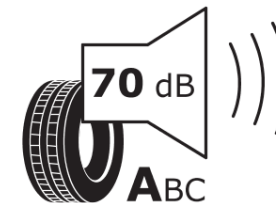

ENERGY

MICHELIN

248786

255/45R20 105 V XL

C1