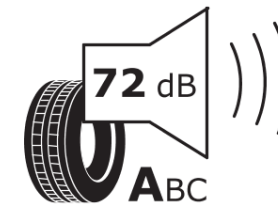

ENERG

MICHELIN

249391

315/35R20 110 V XL

C1