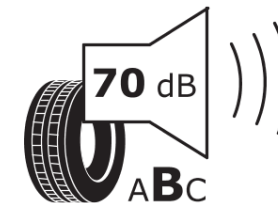

## Product Information Sheet

Delegated Regulation (EU) 2020/740

Supplier name or trademark	TAURUS
Commercial name or trade designation	501
Tyre type identifier	250111
Tyre size designation	185/65R14
Load-capacity index	86
Speed category symbol	T
Fuel efficiency class	D
Wet grip class	D
External rolling noise class	B
External rolling noise value	70 dB
Severe snow tyre	Yes
Ice tyre	No
Date of start of production	43/13
Date of end of production	
Load version	SL
Additional information	185/65 R14 86T TL 501 TA

# ENERG

TAURUS

250111

185/65R14 86 T

C1

2020/740