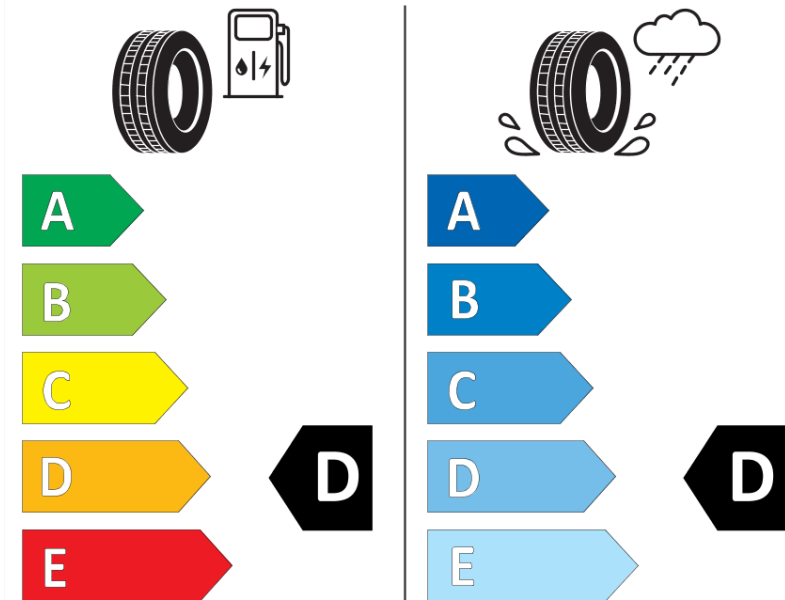

Product Information Sheet

Delegated Regulation (EU) 2020/740

Supplier name or trademark	TAURUS
Commercial name or trade designation	501
Tyre type identifier	250111
Tyre size designation	185/65R14
Load-capacity index	86
Speed category symbol	T
Fuel efficiency class	D
Wet grip class	D
External rolling noise class	B
External rolling noise value	70 dB
Severe snow tyre	Yes
Ice tyre	No
Date of start of production	43/13
Date of end of production	
Load version	SL
Additional information	185/65 R14 86T TL 501 TA

ENERG

TAURUS

250111

185/65R14 86 T

C1

2020/740