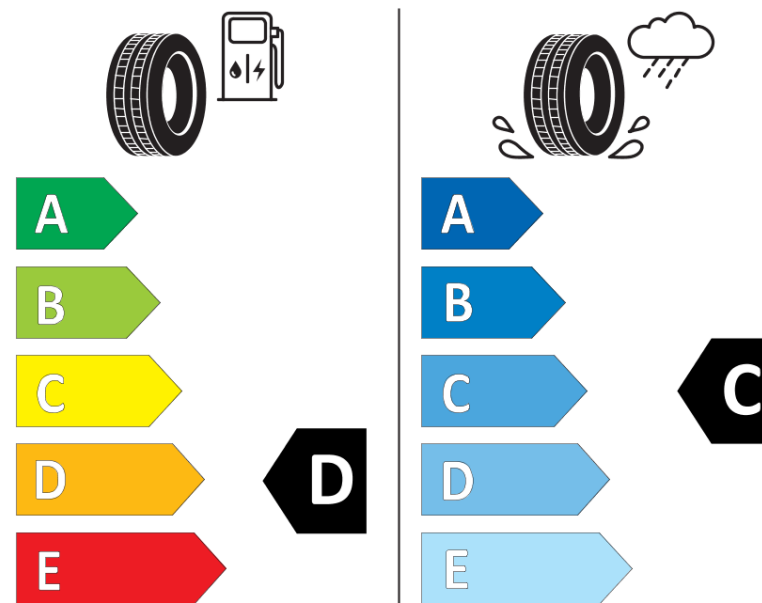

Product Information Sheet

Delegated Regulation (EU) 2020/740

Supplier name or trademark	TIGAR
Commercial name or trade designation	ROAD AGILE S VM
Tyre type identifier	250700
Tyre size designation	235/75R17.5
Load-capacity index	132
Load-capacity index (Load index for Dual mounting)	130
Speed category symbol	M
Fuel efficiency class	D
Wet grip class	C
External rolling noise class	A
External rolling noise value	68 dB
Severe snow tyre	Yes
Date of start of production	14/18
Date of end of production	
Additional information	235/75R17.5 ROAD AGILE S TL 132/130M VM TG
Load-capacity index (Single Load index for additional service description)	
Load-capacity index (Dual Load index for additional service description)	
Speed category symbol (for Additional Service Description)	

ENERG

TIGAR

250700

235/75R17.5 132/130 M

C3

2020/740