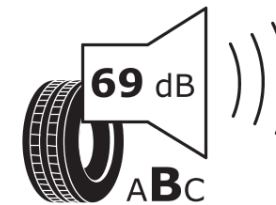

Product Information Sheet

Delegated Regulation (EU) 2020/740

Supplier name or trademark	MICHELIN
Commercial name or trade designation	PRIMACY 4 MO
Tyre type identifier	250792
Tyre size designation	195/60R17
Load-capacity index	90
Speed category symbol	W
Fuel efficiency class	A
Wet grip class	B
External rolling noise class	B
External rolling noise value	69 dB
Severe snow tyre	No
Ice tyre	No
Date of start of production	15/20
Date of end of production	
Load version	SL
Additional information	195/60 R17 90W TL PRIMACY 4 MO MI

ENERG

MICHELIN

250792

195/60R17 90 W

C1

2020/740