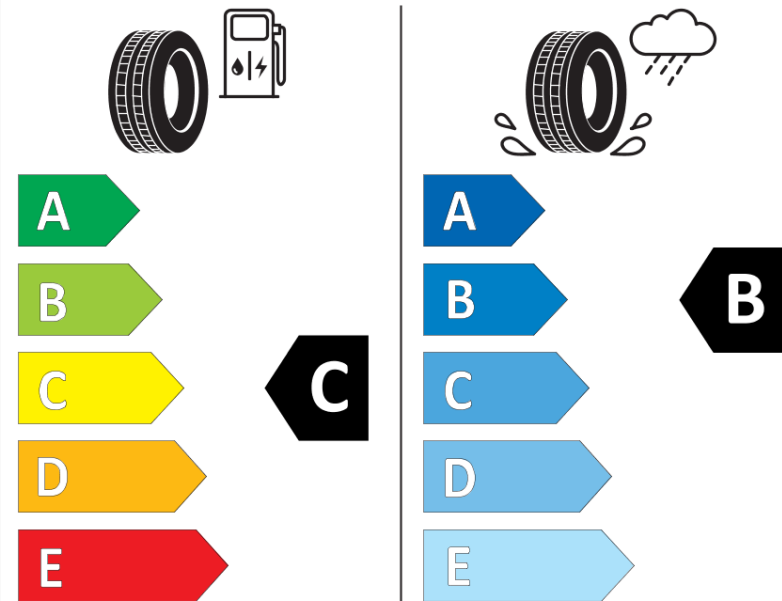

Product Information Sheet

Delegated Regulation (EU) 2020/740

Supplier name or trademark	MICHELIN
Commercial name or trade designation	CROSSCLIMATE 2
Tyre type identifier	252295
Tyre size designation	205/55R16
Load-capacity index	91
Speed category symbol	V
Fuel efficiency class	C
Wet grip class	B
External rolling noise class	A
External rolling noise value	69 dB
Severe snow tyre	Yes
Ice tyre	No
Date of start of production	23/18
Date of end of production	
Load version	SL
Additional information	205/55 R16 91V TL CROSSCLIMATE 2 MI

ENERG

MICHELIN

252295

205/55R16 91 V

C1