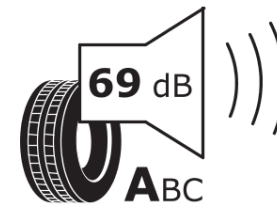

Product Information Sheet

Delegated Regulation (EU) 2020/740

Supplier name or trademark	MICHELIN
Commercial name or trade designation	CROSSCLIMATE 2
Tyre type identifier	252295
Tyre size designation	205/55R16
Load-capacity index	91
Speed category symbol	V
Fuel efficiency class	C
Wet grip class	B
External rolling noise class	A
External rolling noise value	69 dB
Severe snow tyre	Yes
Ice tyre	No
Date of start of production	23/18
Date of end of production	
Load version	SL
Additional information	205/55 R16 91V TL CROSSCLIMATE 2 MI

ENERG

MICHELIN

252295

205/55R16 91 V

C1

2020/740