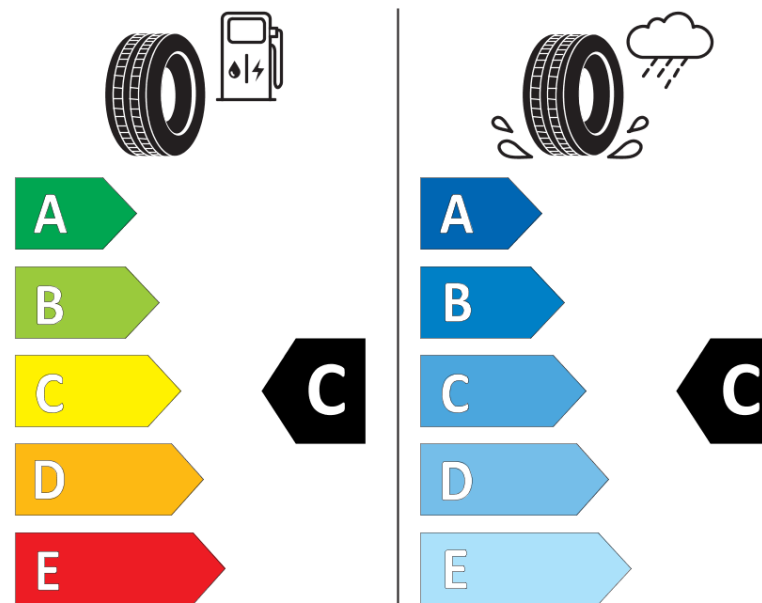

Product Information Sheet

Delegated Regulation (EU) 2020/740

Supplier name or trademark	ORIUM
Commercial name or trade designation	ROAD GO S VG
Tyre type identifier	252553
Tyre size designation	295/80R22.5
Load-capacity index	152
Load-capacity index (Load index for Dual mounting)	148
Speed category symbol	M
Fuel efficiency class	C
Wet grip class	C
External rolling noise class	A
External rolling noise value	70 dB
Severe snow tyre	Yes
Date of start of production	24/16
Date of end of production	
Additional information	295/80R22.5 ROAD GO S TL 152/148M VG OI
Load-capacity index (Single Load index for additional service description)	
Load-capacity index (Dual Load index for additional service description)	

Speed category symbol (for Additional Service Description)

ENERG

ORIUM

252553

295/80R22.5 152/148 M

C3

2020/740