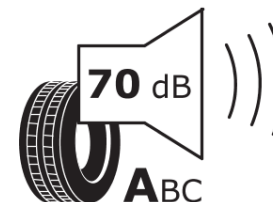

Product Information Sheet

Delegated Regulation (EU) 2020/740

Supplier name or trademark	ORIUM
Commercial name or trade designation	ROAD GO S VG
Tyre type identifier	252553
Tyre size designation	295/80R22.5
Load-capacity index	152
Load-capacity index (Load index for Dual mounting)	148
Speed category symbol	M
Fuel efficiency class	C
Wet grip class	C
External rolling noise class	A
External rolling noise value	70 dB
Severe snow tyre	Yes
Date of start of production	24/16
Date of end of production	
Additional information	295/80R22.5 ROAD GO S TL 152/148M VG OI
Load-capacity index (Single Load index for additional service description)	
Load-capacity index (Dual Load index for additional service description)	

Speed category symbol (for Additional Service Description)

ENERG

ORIUM

252553

295/80R22.5 152/148 M

C3

2020/740