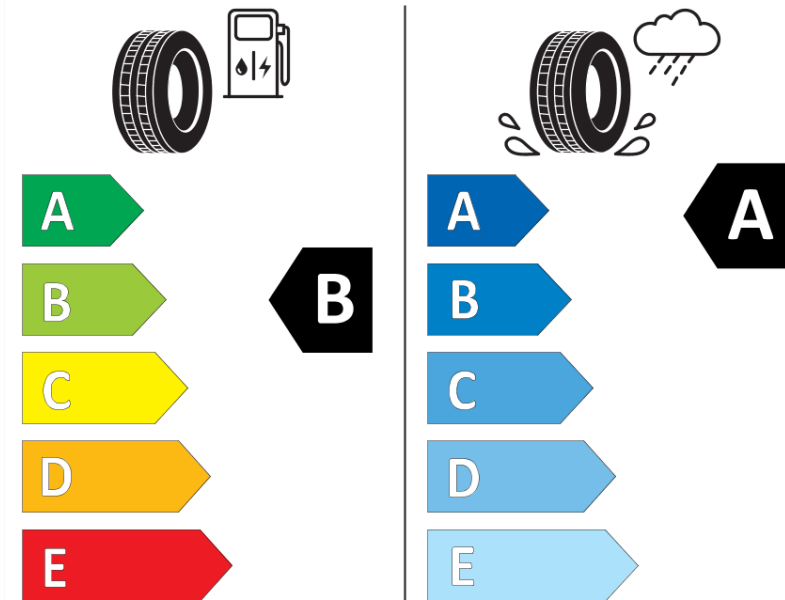

Product Information Sheet

Delegated Regulation (EU) 2020/740

Supplier name or trademark	MICHELIN
Commercial name or trade designation	PRIMACY 4
Tyre type identifier	253000
Tyre size designation	225/40R18
Load-capacity index	92
Speed category symbol	Y
Fuel efficiency class	B
Wet grip class	A
External rolling noise class	A
External rolling noise value	68 dB
Severe snow tyre	No
Ice tyre	No
Date of start of production	40/16
Date of end of production	
Load version	XL
Additional information	225/40 R18 92Y XL TL PRIMACY 4 MI

ENERG

MICHELIN

253000

225/40R18 92 Y

C1

2020/740