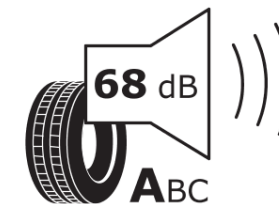

ENERG

MICHELIN

253000

225/40R18 92 Y

C1