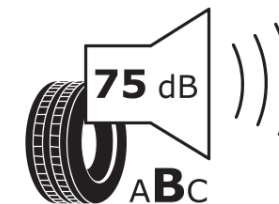

ENERG

MICHELIN

253120

325/30ZR21 (108Y) XL

C1