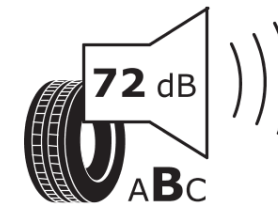

ENERG

MICHELIN

253280

255/55R18 105 H

C1