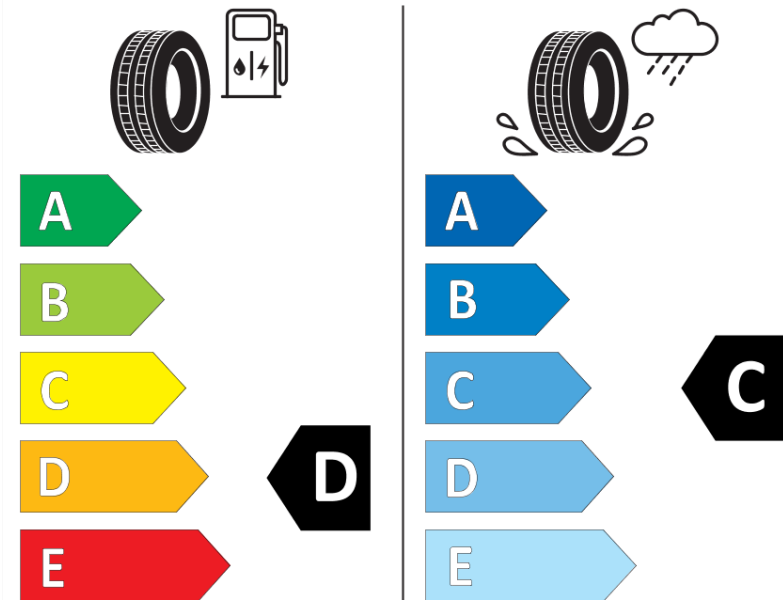

Product Information Sheet

Delegated Regulation (EU) 2020/740

Supplier name or trademark	MICHELIN
Commercial name or trade designation	LATITUDE ALPIN MO
Tyre type identifier	253280
Tyre size designation	255/55R18
Load-capacity index	105
Speed category symbol	H
Fuel efficiency class	D
Wet grip class	C
External rolling noise class	B
External rolling noise value	72 dB
Severe snow tyre	Yes
Ice tyre	No
Date of start of production	41/09
Date of end of production	
Load version	SL
Additional information	255/55 R18 105H TL LATITUDE ALPIN MO GRNX MI

ENERG

MICHELIN

253280

255/55R18 105 H

C1