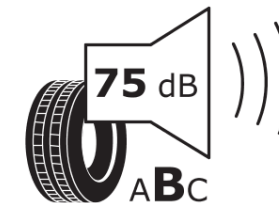

ENERG

MICHELIN

255001

325/30ZR21 (108Y) XL

C1