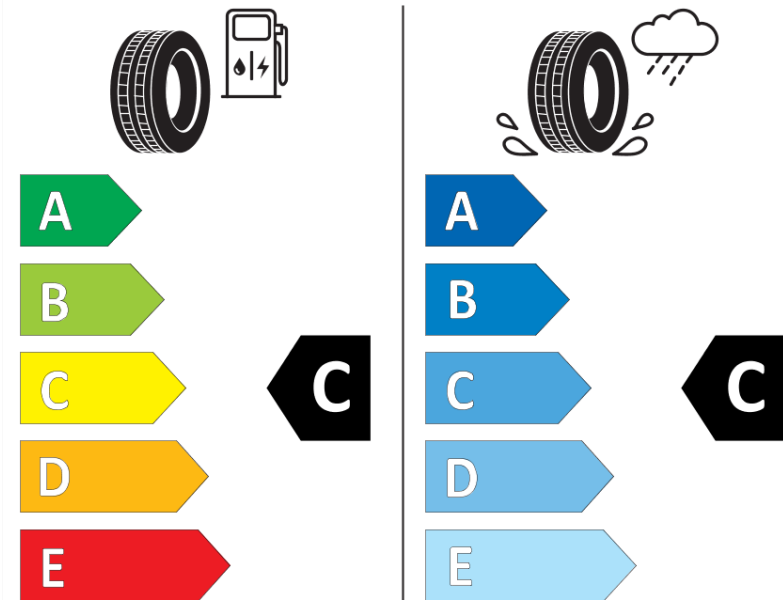

Product Information Sheet

Delegated Regulation (EU) 2020/740

Supplier name or trademark	MICHELIN
Commercial name or trade designation	PILOT ALPIN 5 MO1
Tyre type identifier	255218
Tyre size designation	235/45R18
Load-capacity index	98
Speed category symbol	V
Fuel efficiency class	C
Wet grip class	C
External rolling noise class	B
External rolling noise value	70 dB
Severe snow tyre	Yes
Ice tyre	No
Date of start of production	05/20
Date of end of production	
Load version	XL
Additional information	235/45 R18 98V XL TL PILOT ALPIN 5 MO1 MI

ENERG

MICHELIN

255218

235/45R18 98 V XL

C1

2020/740