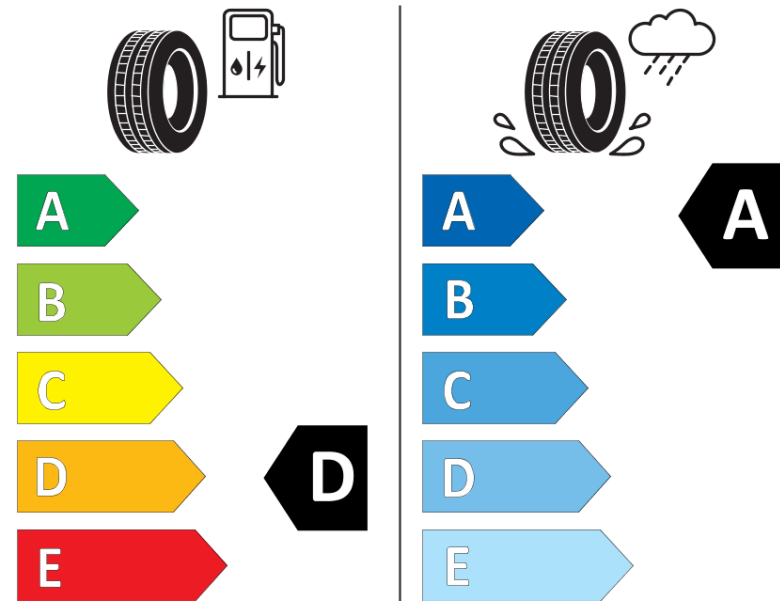

## Product Information Sheet

Delegated Regulation (EU) 2020/740

Supplier name or trademark	<b>MICHELIN</b>
Commercial name or trade designation	<b>PILOT SPORT 3</b>
Tyre type identifier	<b>255933</b>
Tyre size designation	<b>225/40ZR18</b>
Load-capacity index	<b>92</b>
Speed category symbol	<b>W</b>
Fuel efficiency class	<b>D</b>
Wet grip class	<b>A</b>
External rolling noise class	<b>B</b>
External rolling noise value	<b>71 dB</b>
Severe snow tyre	<b>No</b>
Ice tyre	<b>No</b>
Date of start of production	<b>25/10</b>
Date of end of production	
Load version	<b>XL</b>
Additional information	<b>225/40 ZR18 92W EXTRA LOAD TL PILOT SPORT 3 GRNX MI</b>

# ENERG

**MICHELIN**

255933

225/40R18 92 W XL

C1

2020/740