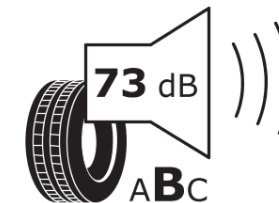

ENERG

MICHELIN

256460

285/35ZR19 (103Y) XL

C1