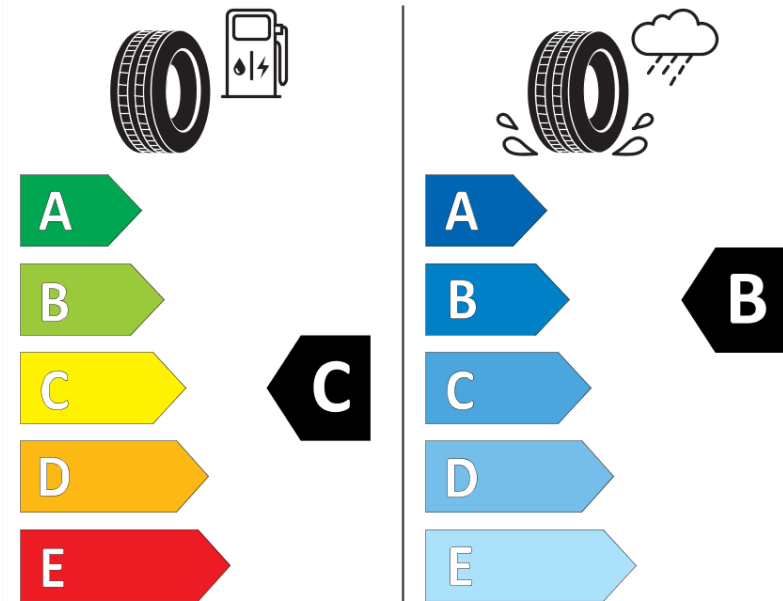

## Product Information Sheet

Delegated Regulation (EU) 2020/740

Supplier name or trademark	<b>MICHELIN</b>
Commercial name or trade designation	<b>ALPIN 6</b>
Tyre type identifier	<b>257168</b>
Tyre size designation	<b>205/60R17</b>
Load-capacity index	<b>97</b>
Speed category symbol	<b>H</b>
Fuel efficiency class	<b>C</b>
Wet grip class	<b>B</b>
External rolling noise class	<b>A</b>
External rolling noise value	<b>69 dB</b>
Severe snow tyre	<b>Yes</b>
Ice tyre	<b>No</b>
Date of start of production	<b>14/22</b>
Date of end of production	
Load version	<b>XL</b>
Additional information	<b>205/60 R17 97H XL ALPIN 6 MI</b>

# ENERG

**MICHELIN**

257168

205/60R17 97 H XL

C1

2020/740