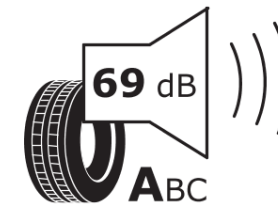

## Product Information Sheet

Delegated Regulation (EU) 2020/740

Supplier name or trademark	<b>MICHELIN</b>
Commercial name or trade designation	<b>ALPIN 6</b>
Tyre type identifier	<b>257168</b>
Tyre size designation	<b>205/60R17</b>
Load-capacity index	<b>97</b>
Speed category symbol	<b>H</b>
Fuel efficiency class	<b>C</b>
Wet grip class	<b>B</b>
External rolling noise class	<b>A</b>
External rolling noise value	<b>69 dB</b>
Severe snow tyre	<b>Yes</b>
Ice tyre	<b>No</b>
Date of start of production	<b>14/22</b>
Date of end of production	
Load version	<b>XL</b>
Additional information	<b>205/60 R17 97H XL ALPIN 6 MI</b>

# ENERG

**MICHELIN**

257168

205/60R17 97 H XL

C1

2020/740