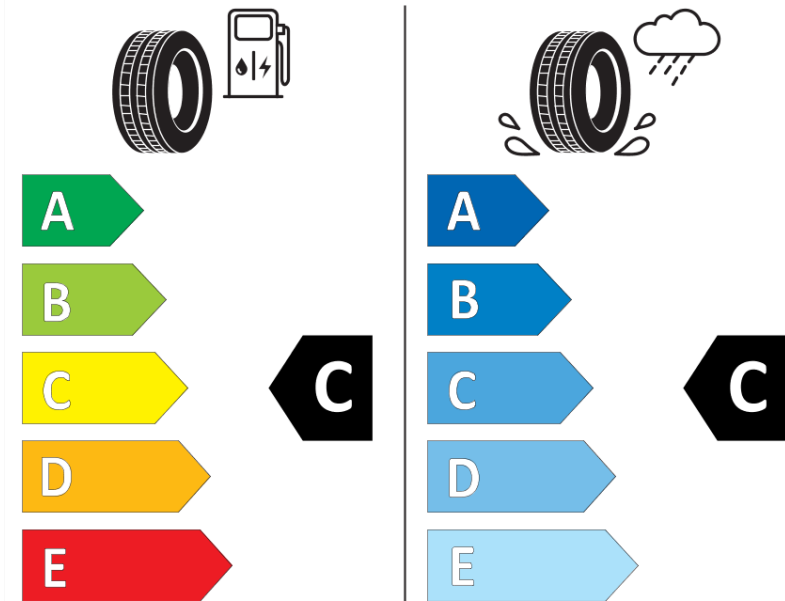

Product Information Sheet

Delegated Regulation (EU) 2020/740

Supplier name or trademark	TAURUS
Commercial name or trade designation	ROAD POWER D VG
Tyre type identifier	257379
Tyre size designation	295/80R22.5
Load-capacity index	152
Load-capacity index (Load index for Dual mounting)	148
Speed category symbol	M
Fuel efficiency class	C
Wet grip class	C
External rolling noise class	A
External rolling noise value	73 dB
Severe snow tyre	Yes
Date of start of production	34/16
Date of end of production	
Additional information	295/80R22.5 ROAD POWER D TL 152/148M VG TA
Load-capacity index (Single Load index for additional service description)	
Load-capacity index (Dual Load index for additional service description)	
Speed category symbol (for Additional Service Description)	

ENERG

TAURUS

257379

295/80R22.5 152/148 M

C3

2020/740