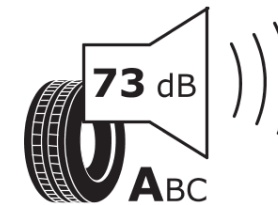

ENERG

TAURUS

257379

295/80R22.5 152/148 M

C3