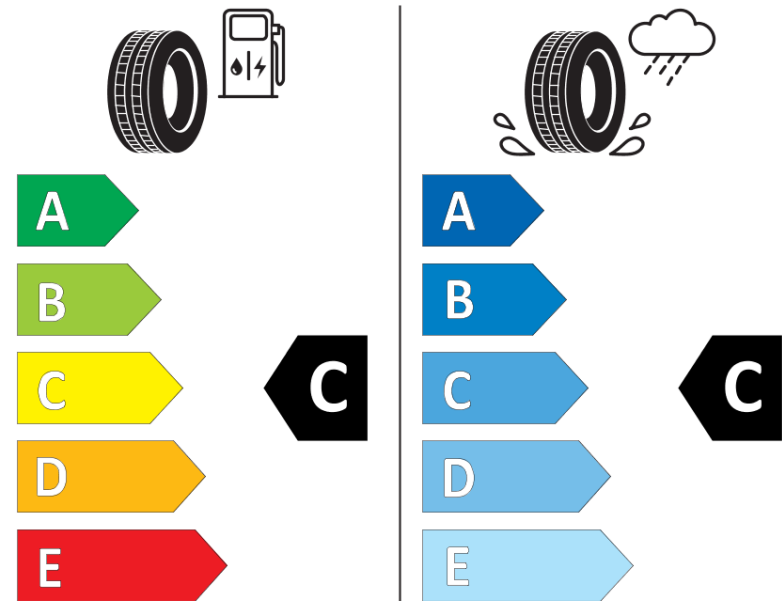

Product Information Sheet

Delegated Regulation (EU) 2020/740

Supplier name or trademark	MICHELIN
Commercial name or trade designation	PILOT ALPIN 5
Tyre type identifier	258596
Tyre size designation	265/30R19
Load-capacity index	93
Speed category symbol	W
Fuel efficiency class	C
Wet grip class	C
External rolling noise class	B
External rolling noise value	71 dB
Severe snow tyre	Yes
Ice tyre	No
Date of start of production	11/20
Date of end of production	
Load version	XL
Additional information	265/30 R19 93W XL TL PILOT ALPIN 5 MI

ENERG

MICHELIN

258596

265/30R19 93 W XL

C1