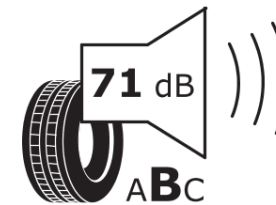

Product Information Sheet

Delegated Regulation (EU) 2020/740

Supplier name or trademark	MICHELIN
Commercial name or trade designation	PILOT ALPIN 5
Tyre type identifier	258596
Tyre size designation	265/30R19
Load-capacity index	93
Speed category symbol	W
Fuel efficiency class	C
Wet grip class	C
External rolling noise class	B
External rolling noise value	71 dB
Severe snow tyre	Yes
Ice tyre	No
Date of start of production	11/20
Date of end of production	
Load version	XL
Additional information	265/30 R19 93W XL TL PILOT ALPIN 5 MI

ENERG

MICHELIN

258596

265/30R19 93 W XL

C1

2020/740