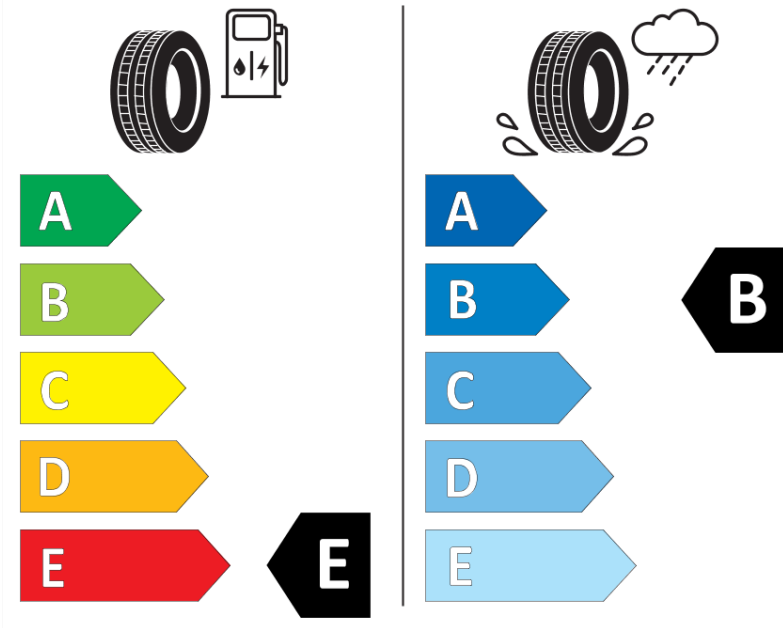

Product Information Sheet

Delegated Regulation (EU) 2020/740

Supplier name or trademark	MICHELIN
Commercial name or trade designation	X MULTI HD D VM
Tyre type identifier	258778
Tyre size designation	315/80R22.5
Load-capacity index	156
Load-capacity index (Load index for Dual mounting)	150
Speed category symbol	L
Fuel efficiency class	E
Wet grip class	B
External rolling noise class	A
External rolling noise value	73 dB
Severe snow tyre	Yes
Date of start of production	28/17
Date of end of production	
Additional information	315/80R22.5 X MULTI HD D 156/150L TL VM MI
Load-capacity index (Single Load index for additional service description)	154
Load-capacity index (Dual Load index for additional service description)	150
Speed category symbol (for Additional Service Description)	M

ENERG

MICHELIN

258778

315/80R22.5 156/150 L

C3