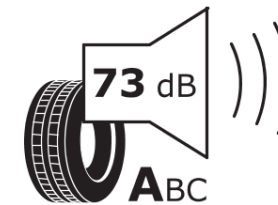

ENERG

MICHELIN

258778

315/80R22.5 156/150 L

C3