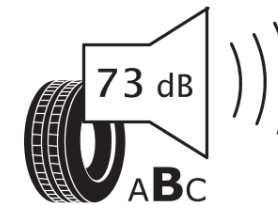

ENERG

MICHELIN

258891

255/35R18 94 Y XL

C1