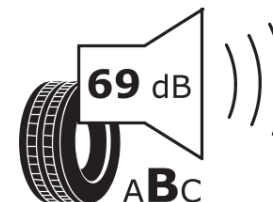

ENERG

ORIUM

259542

185/60R15 88 V

C1