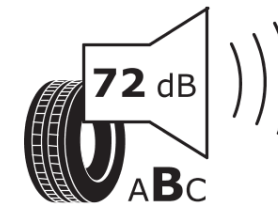

ENERG

MICHELIN

259768

265/65R17 116 H

C1