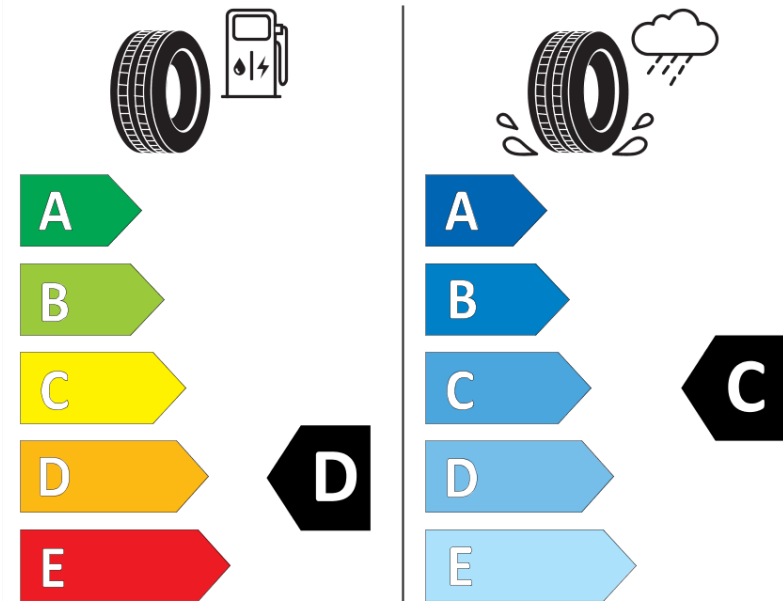

Product Information Sheet

Delegated Regulation (EU) 2020/740

Supplier name or trademark	MICHELIN
Commercial name or trade designation	LATITUDE ALPIN LA2 *
Tyre type identifier	260459
Tyre size designation	255/55R18
Load-capacity index	109
Speed category symbol	H
Fuel efficiency class	D
Wet grip class	C
External rolling noise class	B
External rolling noise value	72 dB
Severe snow tyre	Yes
Ice tyre	No
Date of start of production	36/11
Date of end of production	
Load version	XL
Additional information	255/55 R18 109H XL TL LATITUDE ALPIN LA2 * GRNX MI

ENERG

MICHELIN

260459

255/55R18 109 H

C1