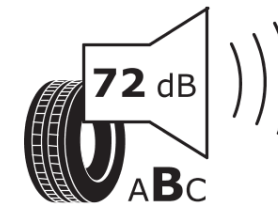

ENERG

MICHELIN

260459

255/55R18 109 H

C1