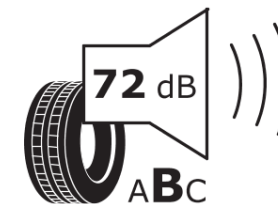

ENERG

MICHELIN

260745

235/65R19 109 V

C1