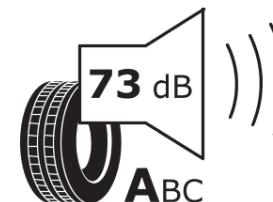

ENERG

ORIUM

260767

315/70R22.5 154/150 L

C3