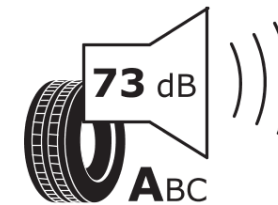

ENERG

ORIUM

260767

315/70R22.5 154/150 L

C3