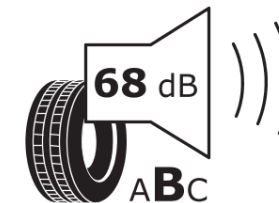

Product Information Sheet

Delegated Regulation (EU) 2020/740

Supplier name or trademark	TAURUS
Commercial name or trade designation	TOURING
Tyre type identifier	262090
Tyre size designation	185/55R14
Load-capacity index	80
Speed category symbol	H
Fuel efficiency class	D
Wet grip class	C
External rolling noise class	B
External rolling noise value	68 dB
Severe snow tyre	No
Ice tyre	No
Date of start of production	38/16
Date of end of production	
Load version	SL
Additional information	185/55 R14 80H TL TOURING TA

ENERG

TAURUS

262090

185/55R14 80 H

C1

2020/740