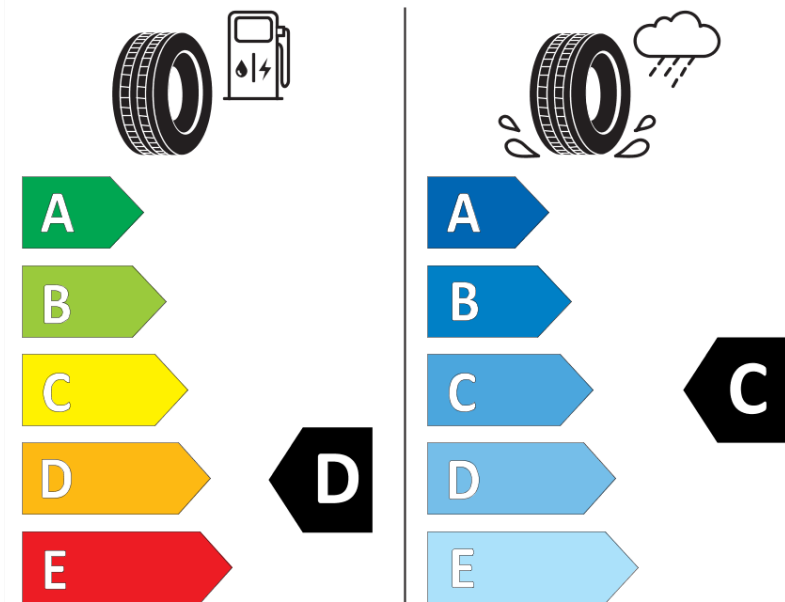

Product Information Sheet

Delegated Regulation (EU) 2020/740

Supplier name or trademark	RIKEN
Commercial name or trade designation	SNOW
Tyre type identifier	262101
Tyre size designation	205/55R16
Load-capacity index	91
Speed category symbol	T
Fuel efficiency class	D
Wet grip class	C
External rolling noise class	B
External rolling noise value	72 dB
Severe snow tyre	Yes
Ice tyre	No
Date of start of production	43/16
Date of end of production	
Load version	SL
Additional information	205/55 R16 91T TL SNOW RI

ENERG

RIKEN

262101

205/55R16 91 T

C1