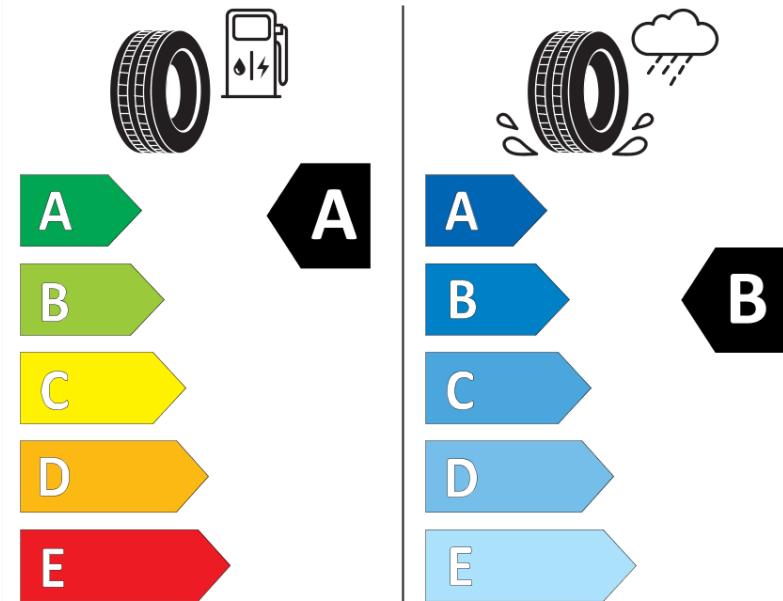

Product Information Sheet

Delegated Regulation (EU) 2020/740

Supplier name or trademark	MICHELIN
Commercial name or trade designation	E PRIMACY
Tyre type identifier	262190
Tyre size designation	185/60R15
Load-capacity index	88
Speed category symbol	H
Fuel efficiency class	A
Wet grip class	B
External rolling noise class	B
External rolling noise value	70 dB
Severe snow tyre	No
Ice tyre	No
Date of start of production	49/19
Date of end of production	
Load version	XL
Additional information	185/60 R15 88H XL TL E PRIMACY MI

ENERG

MICHELIN

262190

185/60R15 88 H

C1