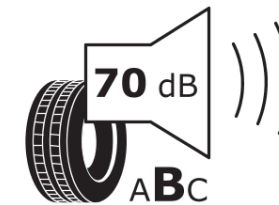

ENERG

MICHELIN

262190

185/60R15 88 H

C1