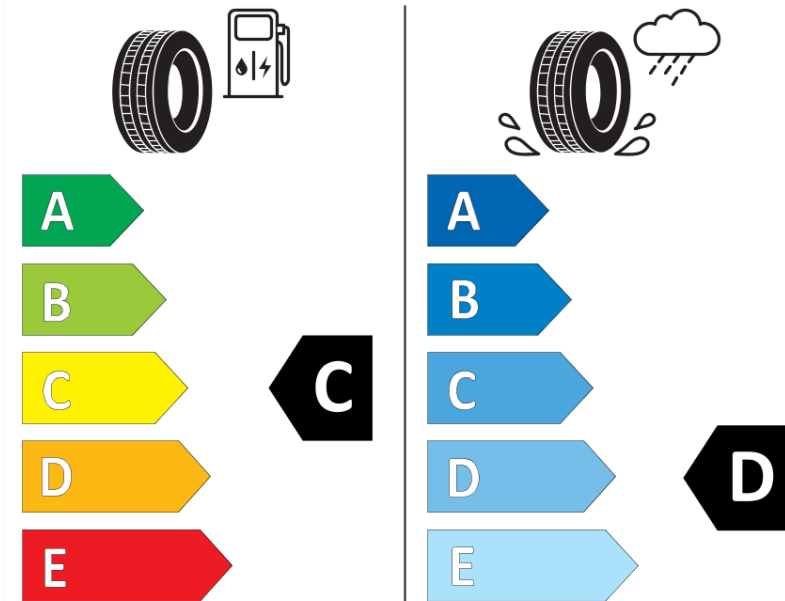

### Product Information Sheet

Delegated Regulation (EU) 2020/740

Supplier name or trademark	<b>STRIAL</b>
Commercial name or trade designation	<b>SUV WINTER</b>
Tyre type identifier	<b>262976</b>
Tyre size designation	<b>275/45R20</b>
Load-capacity index	<b>110</b>
Speed category symbol	<b>V</b>
Fuel efficiency class	<b>C</b>
Wet grip class	<b>D</b>
External rolling noise class	<b>B</b>
External rolling noise value	<b>73 dB</b>
Severe snow tyre	<b>Yes</b>
Ice tyre	<b>No</b>
Date of start of production	<b>26/19</b>
Date of end of production	
Load version	<b>XL</b>
Additional information	<b>275/45 R20 110V XL TL SUV WINTER S4</b>

# ENERG

**STRIAL**

262976

275/45R20 110 V

C1

2020/740