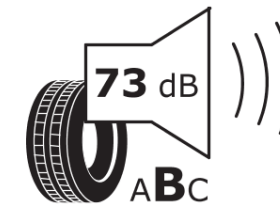

### Product Information Sheet

Delegated Regulation (EU) 2020/740

Supplier name or trademark	<b>STRIAL</b>
Commercial name or trade designation	<b>SUV WINTER</b>
Tyre type identifier	<b>262976</b>
Tyre size designation	<b>275/45R20</b>
Load-capacity index	<b>110</b>
Speed category symbol	<b>V</b>
Fuel efficiency class	<b>C</b>
Wet grip class	<b>D</b>
External rolling noise class	<b>B</b>
External rolling noise value	<b>73 dB</b>
Severe snow tyre	<b>Yes</b>
Ice tyre	<b>No</b>
Date of start of production	<b>26/19</b>
Date of end of production	
Load version	<b>XL</b>
Additional information	<b>275/45 R20 110V XL TL SUV WINTER S4</b>

# ENERG

**STRIAL**

262976

275/45R20 110 V

C1

2020/740