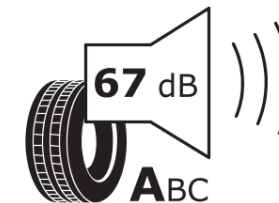

ENERG

MICHELIN

263466

255/60R19.5 143/141 J

C3