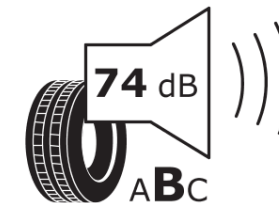

Product Information Sheet

Delegated Regulation (EU) 2020/740

Supplier name or trademark	MICHELIN
Commercial name or trade designation	LATITUDE SPORT 3
Tyre type identifier	263507
Tyre size designation	285/45R19
Load-capacity index	111
Speed category symbol	W
Fuel efficiency class	C
Wet grip class	A
External rolling noise class	B
External rolling noise value	74 dB
Severe snow tyre	No
Ice tyre	No
Date of start of production	05/25
Date of end of production	
Load version	XL
Additional information	285/45R19 111W XL LATITUDE SPORT 3 EMT

ENERG

MICHELIN

263507

285/45R19 111 W XL

C1

2020/740