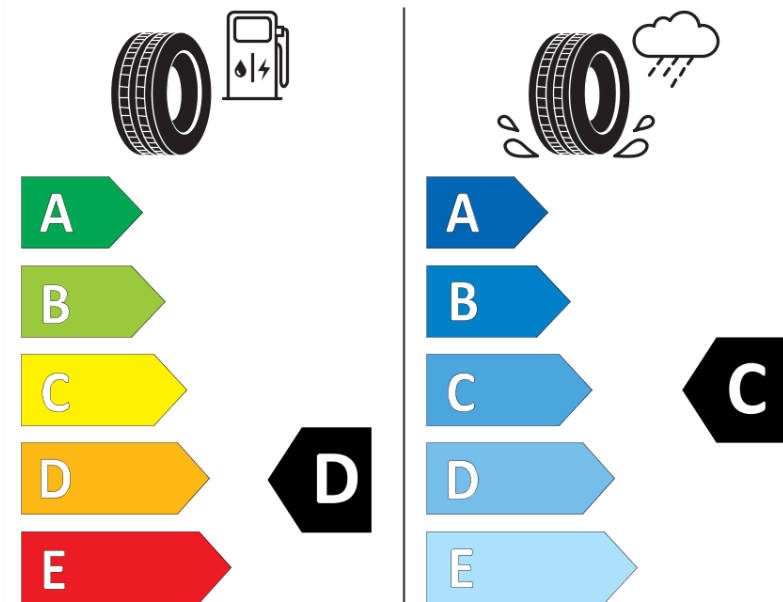

Product Information Sheet

Delegated Regulation (EU) 2020/740

Supplier name or trademark	STRIAL
Commercial name or trade designation	ICE
Tyre type identifier	264603
Tyre size designation	195/65R15
Load-capacity index	95
Speed category symbol	T
Fuel efficiency class	D
Wet grip class	C
External rolling noise class	B
External rolling noise value	72 dB
Severe snow tyre	Yes
Ice tyre	No
Date of start of production	42/16
Date of end of production	
Load version	XL
Additional information	195/65 R15 95T XL TL ICE S4

ENERG

STRIAL

264603

195/65R15 95 T

C1

2020/740