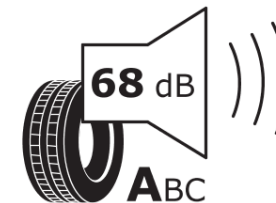

ENERG

MICHELIN

265910

205/60R16 96 W

C1