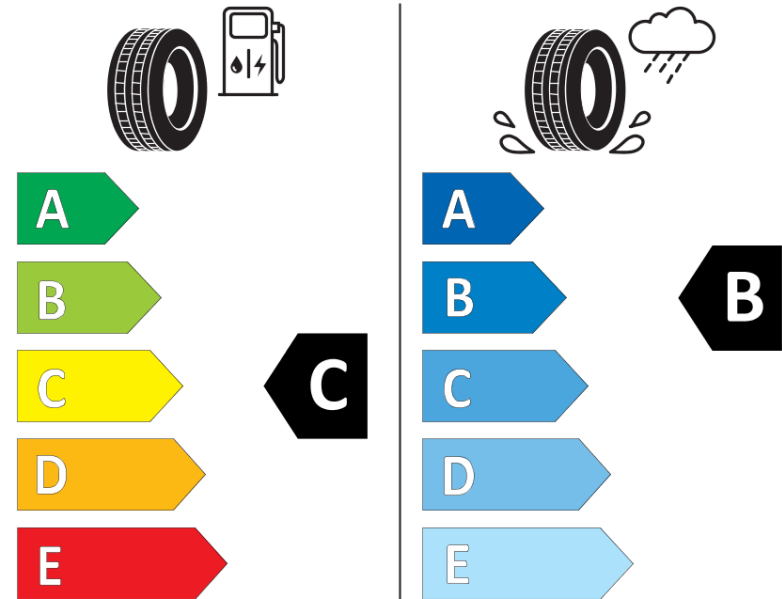

Product Information Sheet

Delegated Regulation (EU) 2020/740

Supplier name or trademark	MICHELIN
Commercial name or trade designation	ALPIN 7
Tyre type identifier	266325
Tyre size designation	195/45R17
Load-capacity index	81
Speed category symbol	V
Fuel efficiency class	C
Wet grip class	B
External rolling noise class	B
External rolling noise value	71 dB
Severe snow tyre	Yes
Ice tyre	No
Date of start of production	52/22
Date of end of production	
Load version	SL
Additional information	195/45 R17 81V TL ALPIN 7 MI

ENERG

MICHELIN

266325

195/45R17 81 V

C1

2020/740