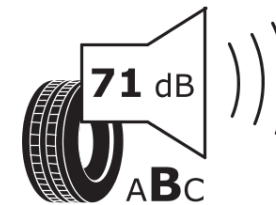

Product Information Sheet

Delegated Regulation (EU) 2020/740

Supplier name or trademark	MICHELIN
Commercial name or trade designation	ALPIN 7
Tyre type identifier	266325
Tyre size designation	195/45R17
Load-capacity index	81
Speed category symbol	V
Fuel efficiency class	C
Wet grip class	B
External rolling noise class	B
External rolling noise value	71 dB
Severe snow tyre	Yes
Ice tyre	No
Date of start of production	52/22
Date of end of production	
Load version	SL
Additional information	195/45 R17 81V TL ALPIN 7 MI

ENERG

MICHELIN

266325

195/45R17 81 V

C1

2020/740