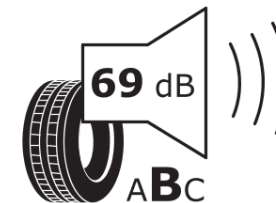

ENERG

MICHELIN

268351

225/55R16 95 W

C1