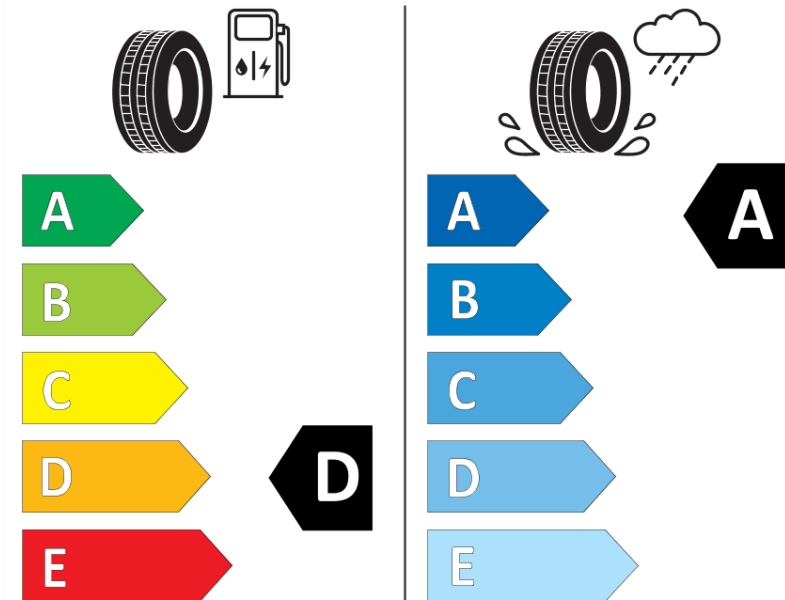

Product Information Sheet

Delegated Regulation (EU) 2020/740

Supplier name or trademark	MICHELIN
Commercial name or trade designation	PILOT SPORT 4 S
Tyre type identifier	268363
Tyre size designation	305/25ZR21
Load-capacity index	98
Speed category symbol	(Y)
Fuel efficiency class	D
Wet grip class	A
External rolling noise class	B
External rolling noise value	73 dB
Severe snow tyre	No
Ice tyre	No
Date of start of production	41/16
Date of end of production	
Load version	XL
Additional information	305/25 ZR21 (98Y) XL TL PILOT SPORT 4 S MI

ENERG

MICHELIN

268363

305/25ZR21 (98Y) XL

C1

2020/740