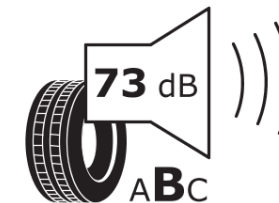

ENERG

MICHELIN

268363

305/25ZR21 (98Y) XL

C1