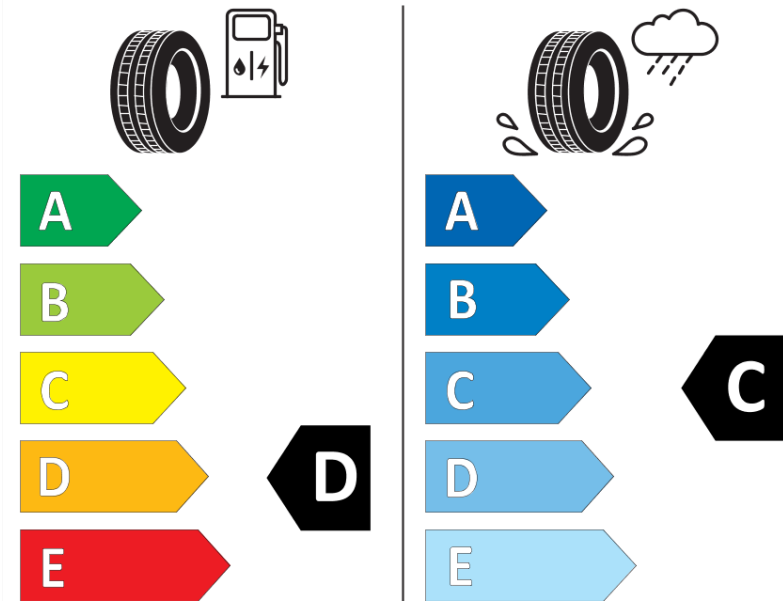

Product Information Sheet

Delegated Regulation (EU) 2020/740

Supplier name or trademark	MICHELIN
Commercial name or trade designation	PILOT SPORT 4 S
Tyre type identifier	272544
Tyre size designation	245/35ZR19
Load-capacity index	93
Speed category symbol	(Y)
Fuel efficiency class	D
Wet grip class	C
External rolling noise class	B
External rolling noise value	72 dB
Severe snow tyre	No
Ice tyre	No
Date of start of production	41/24
Date of end of production	
Load version	XL
Additional information	245/35ZR19 (93Y) XL TL PILOT SPORT 4 S ZP TPC MI

ENERG

MICHELIN

272544

245/35ZR19 (93Y) XL

C1