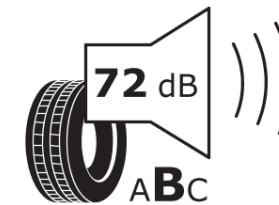

ENERG

MICHELIN

272544

245/35ZR19 (93Y) XL

C1