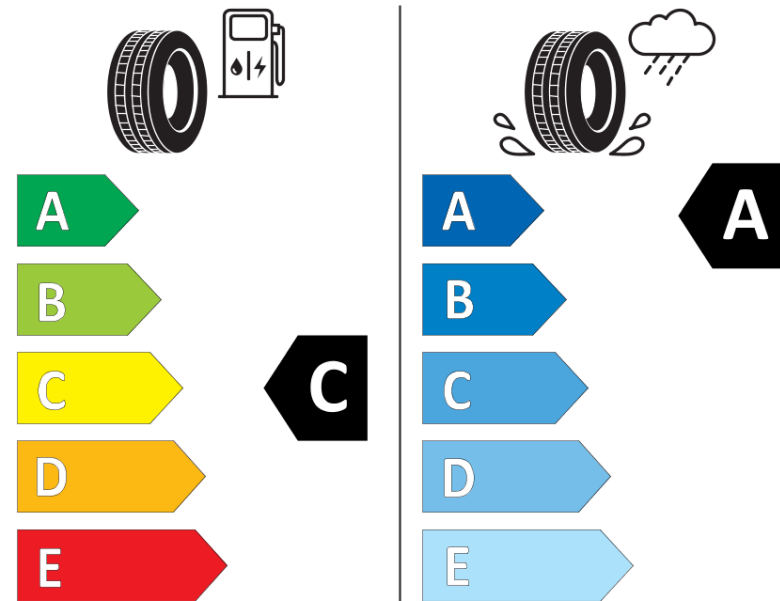

Product Information Sheet

Delegated Regulation (EU) 2020/740

Supplier name or trademark	MICHELIN
Commercial name or trade designation	PRIMACY 4
Tyre type identifier	273983
Tyre size designation	205/45R17
Load-capacity index	88
Speed category symbol	H
Fuel efficiency class	C
Wet grip class	A
External rolling noise class	B
External rolling noise value	70 dB
Severe snow tyre	No
Ice tyre	No
Date of start of production	02/19
Date of end of production	
Load version	XL
Additional information	205/45 R17 88H XL TL PRIMACY 4 MI

ENERG

MICHELIN

273983

205/45R17 88 H

C1

2020/740