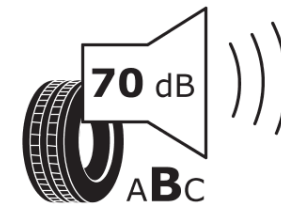

Product Information Sheet

Delegated Regulation (EU) 2020/740

Supplier name or trademark	MICHELIN
Commercial name or trade designation	PRIMACY 4
Tyre type identifier	273983
Tyre size designation	205/45R17
Load-capacity index	88
Speed category symbol	H
Fuel efficiency class	C
Wet grip class	A
External rolling noise class	B
External rolling noise value	70 dB
Severe snow tyre	No
Ice tyre	No
Date of start of production	02/19
Date of end of production	
Load version	XL
Additional information	205/45 R17 88H XL TL PRIMACY 4 MI

ENERG

MICHELIN

273983

205/45R17 88 H

C1

2020/740