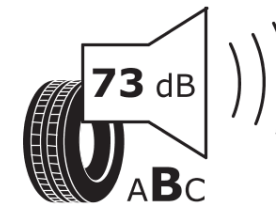

Product Information Sheet

Delegated Regulation (EU) 2020/740

Supplier name or trademark	TAURUS
Commercial name or trade designation	201
Tyre type identifier	274351
Tyre size designation	185/80R14
Load-capacity index	102
Load-capacity index (Load index for Dual mounting)	100
Speed category symbol	R
Fuel efficiency class	D
Wet grip class	C
External rolling noise class	B
External rolling noise value	73 dB
Severe snow tyre	Yes
Date of start of production	43/13
Date of end of production	
Additional information	185 R 14C 102/100R TL 201 TA
Load-capacity index (Single Load index for additional service description)	
Load-capacity index (Dual Load index for additional service description)	
Speed category symbol (for Additional Service Description)	

ENERG

TAURUS

274351

185/80R14 102/100 R

C2

2020/740