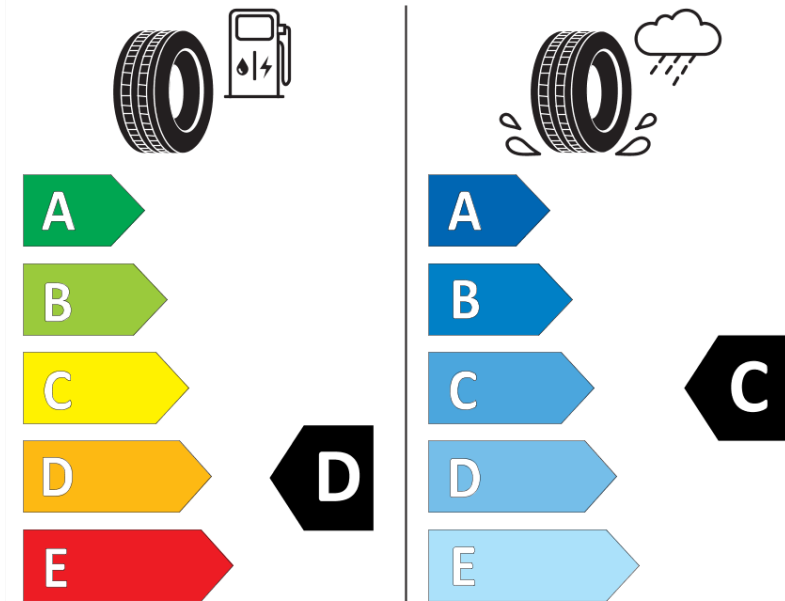

Product Information Sheet

Delegated Regulation (EU) 2020/740

Supplier name or trademark	TAURUS
Commercial name or trade designation	201
Tyre type identifier	274351
Tyre size designation	185/80R14
Load-capacity index	102
Load-capacity index (Load index for Dual mounting)	100
Speed category symbol	R
Fuel efficiency class	D
Wet grip class	C
External rolling noise class	B
External rolling noise value	73 dB
Severe snow tyre	Yes
Date of start of production	43/13
Date of end of production	
Additional information	185 R 14C 102/100R TL 201 TA
Load-capacity index (Single Load index for additional service description)	
Load-capacity index (Dual Load index for additional service description)	
Speed category symbol (for Additional Service Description)	

ENERG

TAURUS

274351

185/80R14 102/100 R

C2

2020/740