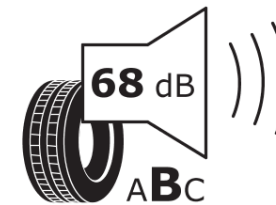

ENERG

MICHELIN

275533

185/55R15 82 V

C1