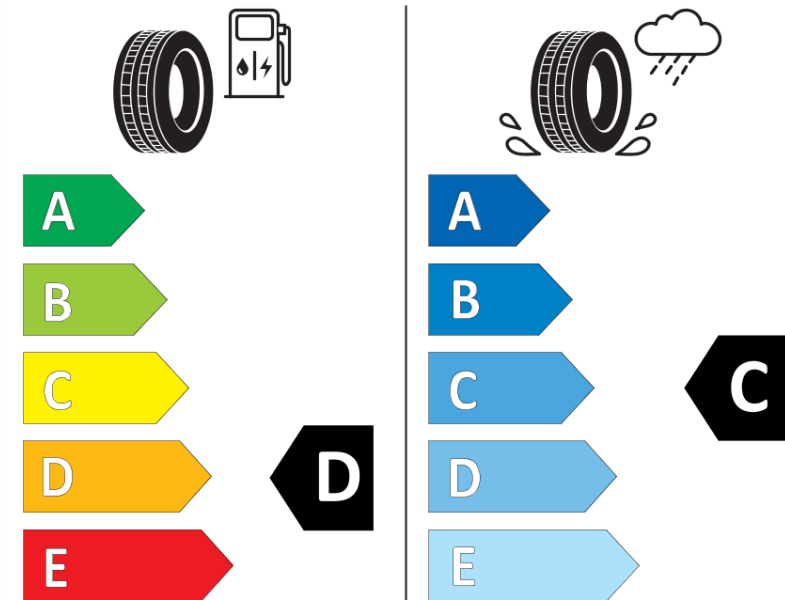

## Product Information Sheet

Delegated Regulation (EU) 2020/740

Supplier name or trademark	<b>TAURUS</b>
Commercial name or trade designation	<b>ALL SEASON</b>
Tyre type identifier	<b>275858</b>
Tyre size designation	<b>205/50ZR17</b>
Load-capacity index	<b>93</b>
Speed category symbol	<b>W</b>
Fuel efficiency class	<b>D</b>
Wet grip class	<b>C</b>
External rolling noise class	<b>B</b>
External rolling noise value	<b>70 dB</b>
Severe snow tyre	<b>Yes</b>
Ice tyre	<b>No</b>
Date of start of production	<b>25/20</b>
Date of end of production	
Load version	<b>XL</b>
Additional information	<b>205/50 ZR17 93W XL TL ALL SEASON TA</b>

# ENERG

**TAURUS**

275858

205/50ZR17 93 W XL

C1

2020/740