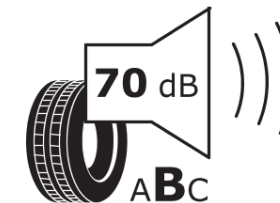

Product Information Sheet

Delegated Regulation (EU) 2020/740

Supplier name or trademark	TAURUS
Commercial name or trade designation	ALL SEASON
Tyre type identifier	275858
Tyre size designation	205/50ZR17
Load-capacity index	93
Speed category symbol	W
Fuel efficiency class	D
Wet grip class	C
External rolling noise class	B
External rolling noise value	70 dB
Severe snow tyre	Yes
Ice tyre	No
Date of start of production	25/20
Date of end of production	
Load version	XL
Additional information	205/50 ZR17 93W XL TL ALL SEASON TA

ENERG

TAURUS

275858

205/50ZR17 93 W XL

C1

2020/740