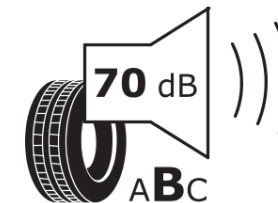

## Product Information Sheet

Delegated Regulation (EU) 2020/740

Supplier name or trademark	<b>TAURUS</b>
Commercial name or trade designation	<b>ALL SEASON</b>
Tyre type identifier	<b>275858</b>
Tyre size designation	<b>205/50ZR17</b>
Load-capacity index	<b>93</b>
Speed category symbol	<b>W</b>
Fuel efficiency class	<b>D</b>
Wet grip class	<b>C</b>
External rolling noise class	<b>B</b>
External rolling noise value	<b>70 dB</b>
Severe snow tyre	<b>Yes</b>
Ice tyre	<b>No</b>
Date of start of production	<b>25/20</b>
Date of end of production	
Load version	<b>XL</b>
Additional information	<b>205/50 ZR17 93W XL TL ALL SEASON TA</b>

# ENERG

**TAURUS**

275858

205/50ZR17 93 W XL

C1

2020/740