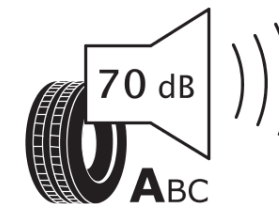

Product Information Sheet

Delegated Regulation (EU) 2020/740

Supplier name or trademark	MICHELIN
Commercial name or trade designation	PRIMACY 5 ENERGY
Tyre type identifier	276233
Tyre size designation	265/45R21
Load-capacity index	108
Speed category symbol	W
Fuel efficiency class	A
Wet grip class	A
External rolling noise class	A
External rolling noise value	70 dB
Severe snow tyre	No
Ice tyre	No
Date of start of production	43/24
Date of end of production	
Load version	XL
Additional information	265/45R21 108W XL PRIMACY 5 ENERGY MI

ENERG

MICHELIN

276233

265/45R21 108 W XL

C1

2020/740