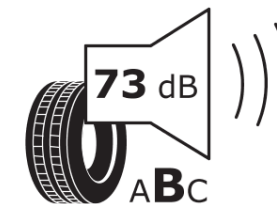

Product Information Sheet

Delegated Regulation (EU) 2020/740

Supplier name or trademark	MICHELIN
Commercial name or trade designation	PILOT SPORT CUP 2 R CN MO1
Tyre type identifier	277821
Tyre size designation	275/35ZR20
Load-capacity index	102
Speed category symbol	(Y)
Fuel efficiency class	D
Wet grip class	D
External rolling noise class	B
External rolling noise value	73 dB
Severe snow tyre	No
Ice tyre	No
Date of start of production	48/21
Date of end of production	
Load version	XL
Additional information	275/35ZR20 (102Y)XL PILOT SPORT CUP 2 R CONNECT MO1 MI

ENERG

MICHELIN

277821

275/35ZR20 (102Y) XL

C1

2020/740