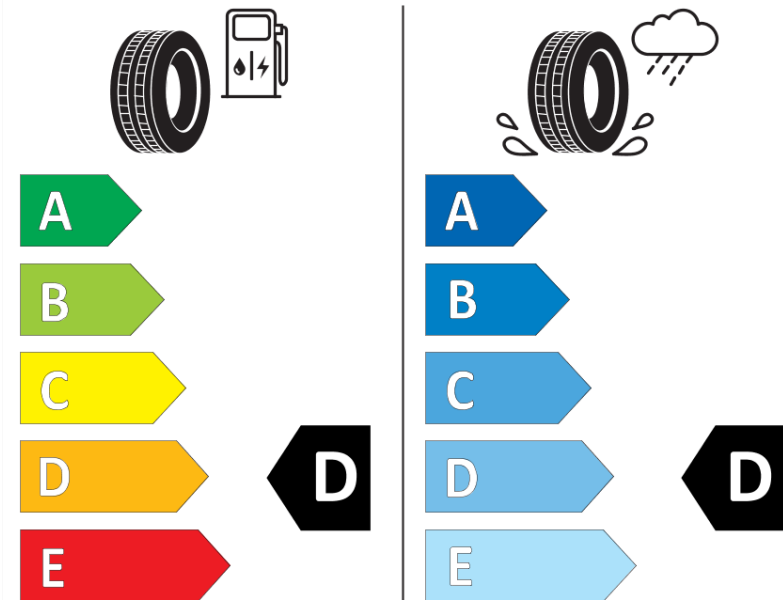

Product Information Sheet

Delegated Regulation (EU) 2020/740

Supplier name or trademark	MICHELIN
Commercial name or trade designation	PILOT SPORT CUP 2 R CN MO1
Tyre type identifier	277821
Tyre size designation	275/35ZR20
Load-capacity index	102
Speed category symbol	(Y)
Fuel efficiency class	D
Wet grip class	D
External rolling noise class	B
External rolling noise value	73 dB
Severe snow tyre	No
Ice tyre	No
Date of start of production	48/21
Date of end of production	
Load version	XL
Additional information	275/35ZR20 (102Y)XL PILOT SPORT CUP 2 R CONNECT MO1 MI

ENERG

MICHELIN

277821

275/35ZR20 (102Y) XL

C1

2020/740