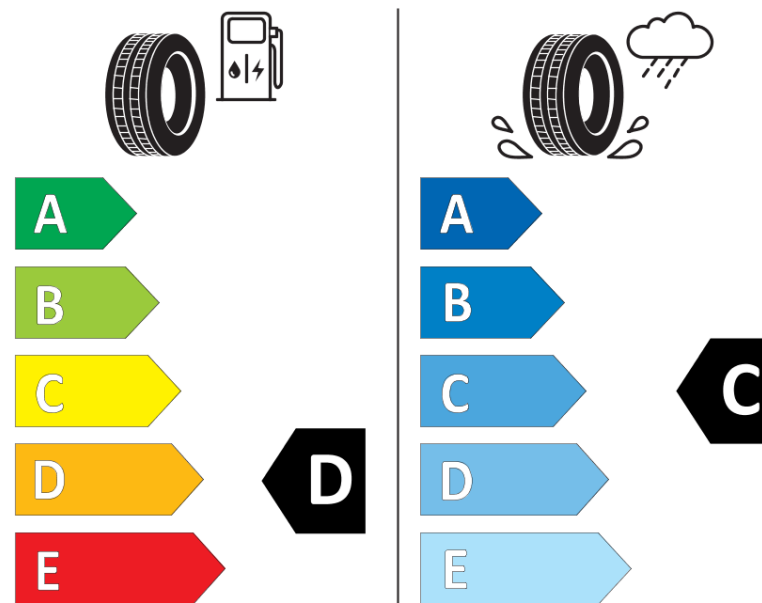

Product Information Sheet

Delegated Regulation (EU) 2020/740

Supplier name or trademark	TAURUS
Commercial name or trade designation	201
Tyre type identifier	278281
Tyre size designation	195/75R16
Load-capacity index	107
Load-capacity index (Load index for Dual mounting)	105
Speed category symbol	R
Fuel efficiency class	D
Wet grip class	C
External rolling noise class	B
External rolling noise value	73 dB
Severe snow tyre	Yes
Date of start of production	43/13
Date of end of production	
Additional information	195/75 R 16C 107/105R TL 201 TA
Load-capacity index (Single Load index for additional service description)	
Load-capacity index (Dual Load index for additional service description)	

Speed category symbol (for Additional Service Description)

TAURUS

278281

195/75R16 107/105 R

C2

2020/740