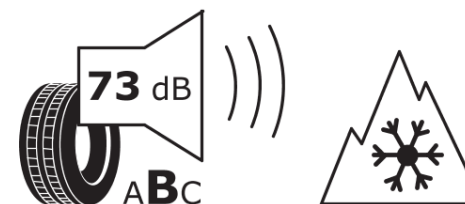

Product Information Sheet

Delegated Regulation (EU) 2020/740

Supplier name or trademark	TAURUS
Commercial name or trade designation	201
Tyre type identifier	278281
Tyre size designation	195/75R16
Load-capacity index	107
Load-capacity index (Load index for Dual mounting)	105
Speed category symbol	R
Fuel efficiency class	D
Wet grip class	C
External rolling noise class	B
External rolling noise value	73 dB
Severe snow tyre	Yes
Date of start of production	43/13
Date of end of production	
Additional information	195/75 R 16C 107/105R TL 201 TA
Load-capacity index (Single Load index for additional service description)	
Load-capacity index (Dual Load index for additional service description)	

Speed category symbol (for Additional Service Description)

TAURUS

278281

195/75R16 107/105 R

C2

2020/740