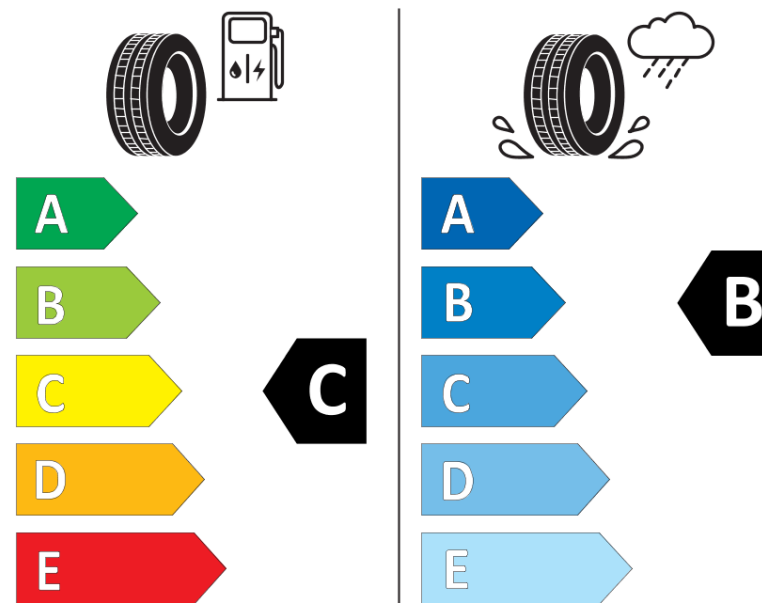

## Product Information Sheet

Delegated Regulation (EU) 2020/740

Supplier name or trademark	<b>BFGOODRICH</b>
Commercial name or trade designation	<b>ROUTE CONTROL S VG</b>
Tyre type identifier	<b>279040</b>
Tyre size designation	<b>285/70R19.5</b>
Load-capacity index	<b>146</b>
Load-capacity index (Load index for Dual mounting)	<b>144</b>
Speed category symbol	<b>L</b>
Fuel efficiency class	<b>C</b>
Wet grip class	<b>B</b>
External rolling noise class	<b>A</b>
External rolling noise value	<b>70 dB</b>
Severe snow tyre	<b>Yes</b>
Date of start of production	<b>16/16</b>
Date of end of production	
Additional information	<b>285/70R19.5 ROUTE CONTROL S TL 146/144L VG GO</b>
Load-capacity index (Single Load index for additional service description)	<b>144</b>
Load-capacity index (Dual Load index for additional service description)	<b>142</b>
Speed category symbol (for Additional Service Description)	<b>M</b>

# ENERG

**BFGOODRICH**

279040

285/70R19.5 146/144 L

C3

2020/740