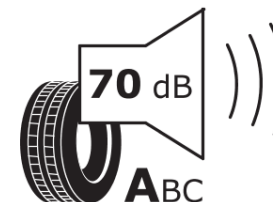

ENERG

BFGOODRICH

279040

285/70R19.5 146/144 L

C3