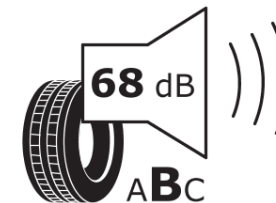

ENERG

MICHELIN

279492

185/65R15 88 H

C1