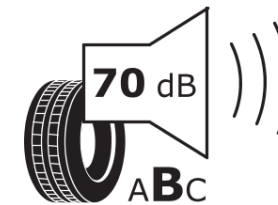

## Product Information Sheet

Delegated Regulation (EU) 2020/740

Supplier name or trademark	TAURUS
Commercial name or trade designation	501
Tyre type identifier	280170
Tyre size designation	175/70R13
Load-capacity index	82
Speed category symbol	T
Fuel efficiency class	D
Wet grip class	D
External rolling noise class	B
External rolling noise value	70 dB
Severe snow tyre	Yes
Ice tyre	No
Date of start of production	43/13
Date of end of production	
Load version	SL
Additional information	175/70 R13 82T TL 501 TA

# ENERG

TAURUS

280170

175/70R13 82 T

C1

2020/740