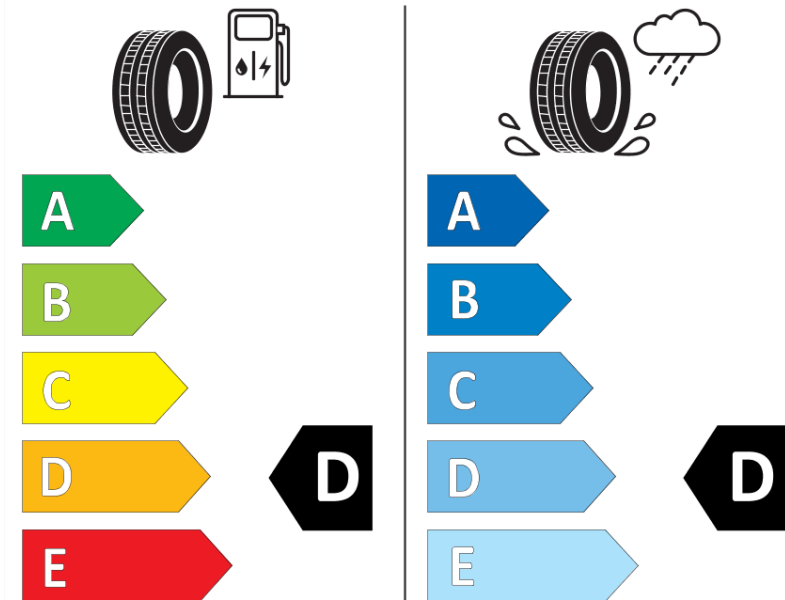

Product Information Sheet

Delegated Regulation (EU) 2020/740

Supplier name or trademark	TAURUS
Commercial name or trade designation	501
Tyre type identifier	280170
Tyre size designation	175/70R13
Load-capacity index	82
Speed category symbol	T
Fuel efficiency class	D
Wet grip class	D
External rolling noise class	B
External rolling noise value	70 dB
Severe snow tyre	Yes
Ice tyre	No
Date of start of production	43/13
Date of end of production	
Load version	SL
Additional information	175/70 R13 82T TL 501 TA

ENERG

TAURUS

280170

175/70R13 82 T

C1

2020/740