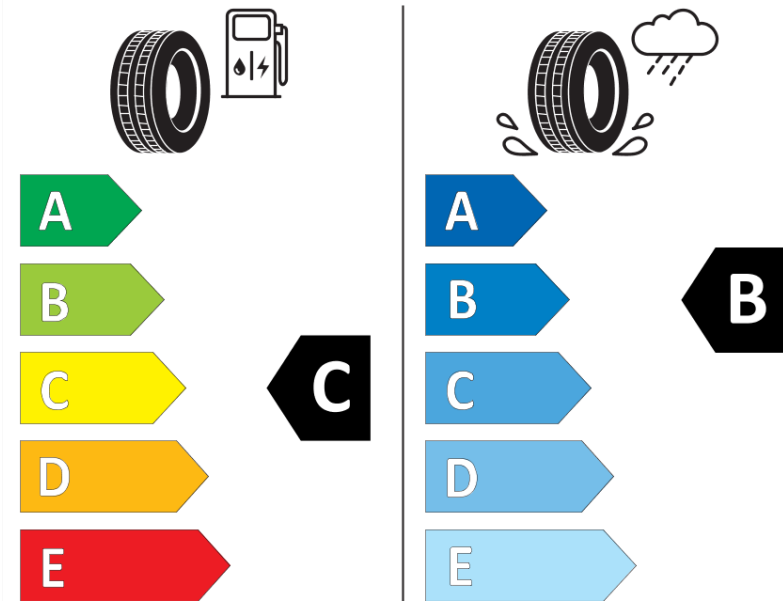

Product Information Sheet

Delegated Regulation (EU) 2020/740

Supplier name or trademark	MICHELIN
Commercial name or trade designation	ALPIN 6
Tyre type identifier	280712
Tyre size designation	205/60R16
Load-capacity index	96
Speed category symbol	H
Fuel efficiency class	C
Wet grip class	B
External rolling noise class	A
External rolling noise value	69 dB
Severe snow tyre	Yes
Ice tyre	No
Date of start of production	11/17
Date of end of production	
Load version	XL
Additional information	205/60 R16 96H XL TL ALPIN 6 MI

ENERG

MICHELIN

280712

205/60R16 96 H

C1